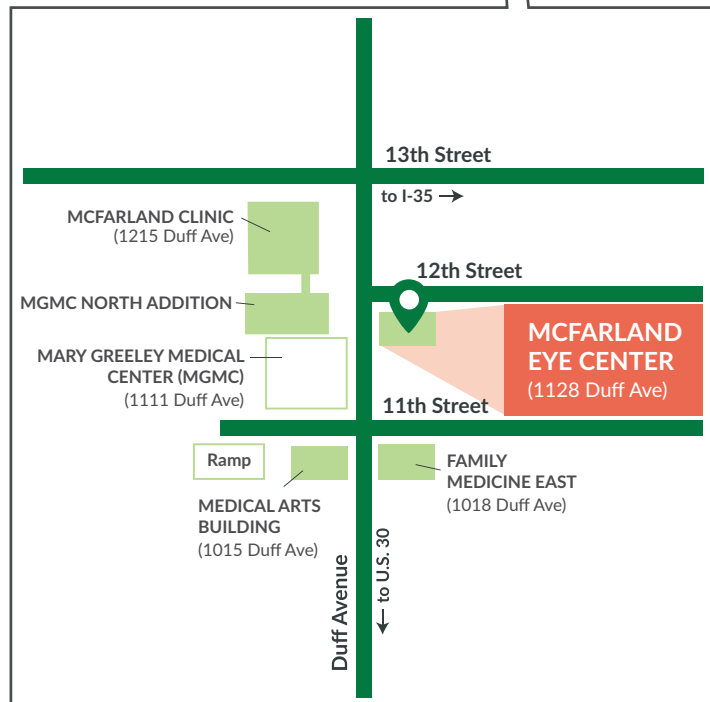

**McFarland Eye Center -  
Duff Avenue**  
1128 Duff Ave | Ames  
515-239-4460  
[McFarlandClinic.com](http://McFarlandClinic.com)

**DIRECTIONS FROM HWY 30 (EASTBOUND)**

- 1 Take Highway 30 to the Duff Avenue exit.
- 2 Take Duff Avenue north. Drive approximately 2 miles.
- 3 1128 Duff Avenue is located at the intersection of Duff Avenue and East 12th Street (east side of Duff Avenue / south side of East 12th Street).

**DIRECTIONS FROM HWY 30 (WEST BOUND)**

- 1 Take Highway 30 to the exit for Interstate 35 northbound.
- 2 Take I-35 north to the East 13th Street exit.
- 3 Take East 13th Street west. Drive approximately 2.4 miles to Duff Avenue.
- 4 Turn left (south) onto Duff Avenue..
- 5 1128 Duff Avenue is located at the intersection of Duff Avenue and East 12th Street (east side of Duff Avenue / south side of East 12th Street).

**DIRECTIONS FROM I-35 (NORTHBOUND OR SOUTHBOUND)**

- 1 Take I-35 to the East 13th Street exit.
- 2 Take East 13th Street west. Drive approximately 2.4 miles to Duff Avenue.
- 3 Turn left (south) onto Duff Avenue.
- 4 1128 Duff Avenue is located at the intersection of Duff Avenue and East 12th Street (east side of Duff Avenue / south side of East 12th Street).

**McFarland Eye Center -  
Duff Avenue**  
1128 Duff Ave | Ames  
515-239-4460  
[McFarlandClinic.com](http://McFarlandClinic.com)